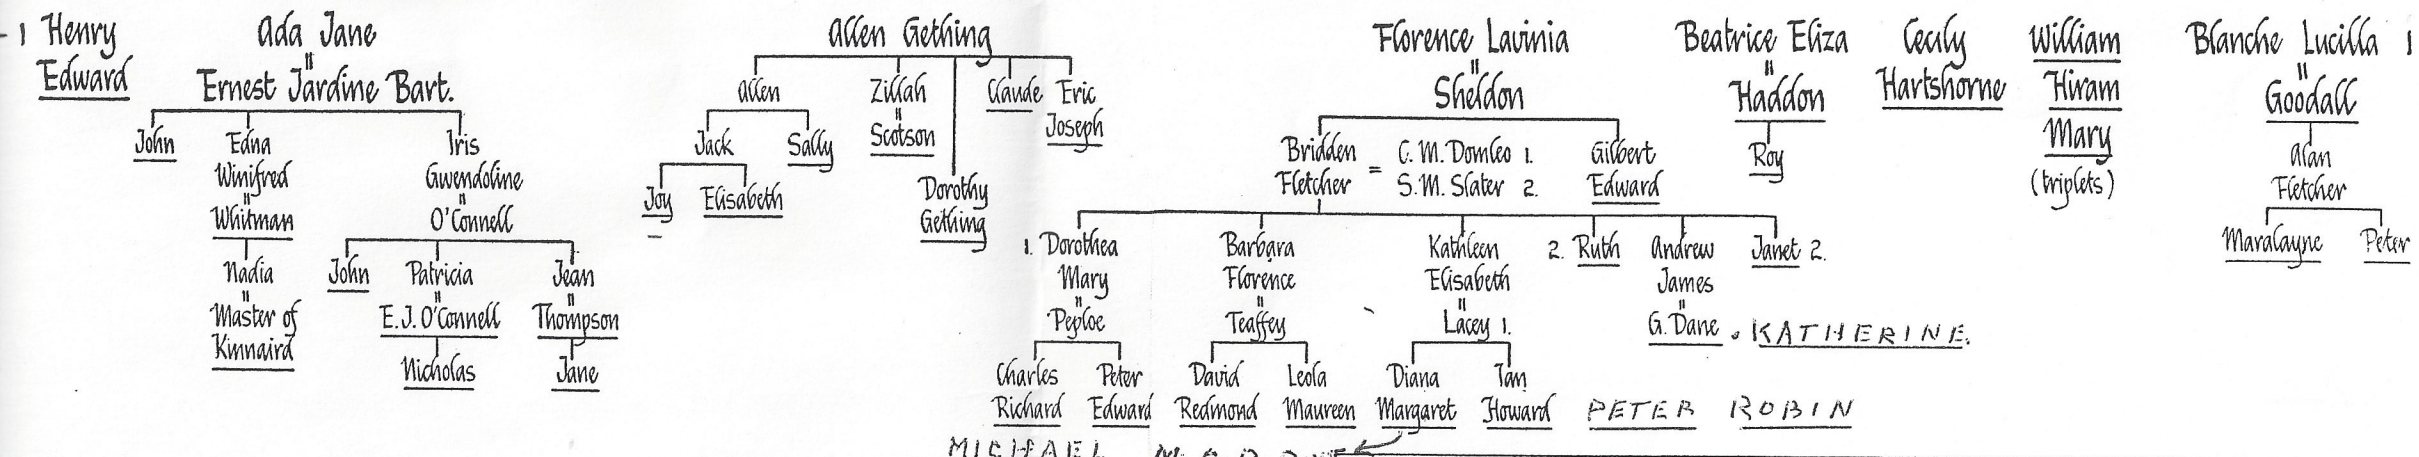

Vera Victoria
Rowe
Jean

Nicholas

John
David

Yvonne
Margaret
Catherine

ard - Died in early manhood.

John Fletcher	· b. 27 July 1824. d. 4 Jan. 1893.	Robert Fletcher	· b. 30 Mar. 1839. d. 4 Aug. 1894.
Elizabeth Fletcher	1. b. 3 Mar. 1826. d. 7 May 1826.	Henry Fletcher	· b. 6 Nov. 1840. d. 21 Dec. 1913.
Joseph Fletcher	· b. 1 April 1827. d. 4 Feb. 1879.	William Fletcher	· b. 12 Mar. 1842. d. 25 Feb. 1904.
Samuel Fletcher	· b. 8 Mar. 1829. d. 1 July 1884.	Mary Fletcher	· b. 6 Dec. 1843. d. 1 June 1907.
Thomas Fletcher	· b. 28 Aug. 1830. d. 5 Aug. 1880.	Betsy Fletcher	· b. 4 Dec. 1845. d. 23 Apr. 1906.
Edward Fletcher	· b. 24 July 1832. d. 19 Oct. 1850.	Richard Fletcher	· b. 11 Mar. 1847. d. 10 Apr. 1919.
James Fletcher	· b. 31 Mar. 1834. d. 12 Sept. 1910.	George Fletcher	· b. 28 Apr. 1849. d. 12 July 1937.
Elizabeth Fletcher	2. b. 12 Nov. 1835. d. 6 Sept. 1836.	Frederick Allen Fletcher	· b. 26 Aug. 1850. d. 13 Aug. 1853.
Catherine Fletcher	· b. 4 May 1837. d. 12 Apr. 1921.		

Note: "b" = date of birth or baptism.

This Tree was compiled in March 1946 by Samuel B. Fletcher of West Bridgford, Notts, and brought more up-to-date by him in February 1956 when 154 descendants born during the interim were added. Any documents, prior to Edward and Phoebe, relating to our family would be welcome. No church records 31-12-1798 to 31-12-1812 exist at Heanor P.C.

beth No. 2 - Died in infancy.