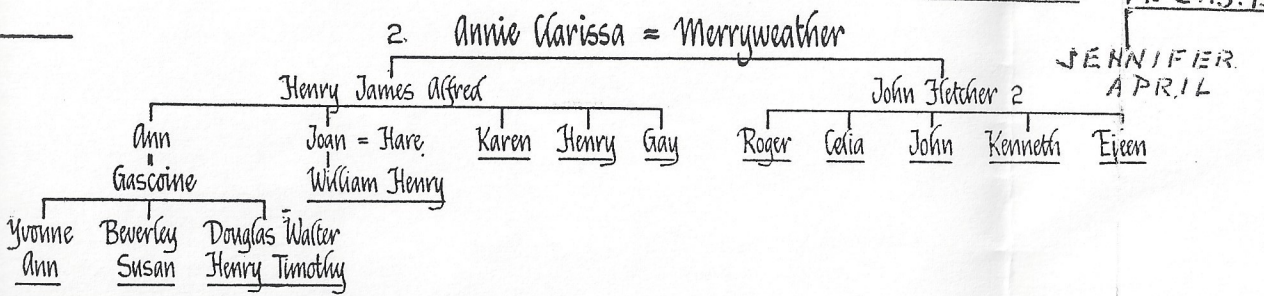

Vera Victoria
Rowe
Jean

Nicholas

John
David

Yvonne
Margaret
Catherine

ard - Died in early manhood.

John Fletcher	· b. 27 July 1824. d. 4 Jan. 1893.	Robert Fletcher	· b. 30 Mar. 1839. d. 4 Aug. 1894.
Elizabeth Fletcher	1. b. 3 Mar. 1826. d. 7 May 1826.	Henry Fletcher	· b. 6 Nov. 1840. d. 21 Dec. 1913.
Joseph Fletcher	· b. 1 April 1827. d. 4 Feb. 1879.	William Fletcher	· b. 12 Mar. 1842. d. 25 Feb. 1904.
Samuel Fletcher	· b. 8 Mar. 1829. d. 1 July 1884.	Mary Fletcher	· b. 6 Dec. 1843. d. 1 June 1907.
Thomas Fletcher	· b. 28 Aug. 1830. d. 5 Aug. 1880.	Betsy Fletcher	· b. 4 Dec. 1845. d. 23 Apr. 1906.
Edward Fletcher	· b. 24 July 1832. d. 19 Oct. 1850.	Richard Fletcher	· b. 11 Mar. 1847. d. 10 Apr. 1919.
James Fletcher	· b. 31 Mar. 1834. d. 12 Sept. 1910.	George Fletcher	· b. 28 Apr. 1849. d. 12 July 1937.
Elizabeth Fletcher	2. b. 12 Nov. 1835. d. 6 Sept. 1836.	Frederick Allen Fletcher	· b. 26 Aug. 1850. d. 13 Aug. 1853.
Catherine Fletcher	· b. 4 May 1837. d. 12 Apr. 1921.		

Note: "b" = date of birth or baptism.

This Tree was compiled in March 1946 by Samuel B. Fletcher of West Bridgford, Notts, and brought more up-to-date by him in February 1956 when 154 descendants born during the interim were added. Any documents, prior to Edward and Phoebe, relating to our family would be welcome. No church records 31-12-1798 to 31-12-1812 exist at Heanor P.C.

beth No. 2 - Died in infancy.